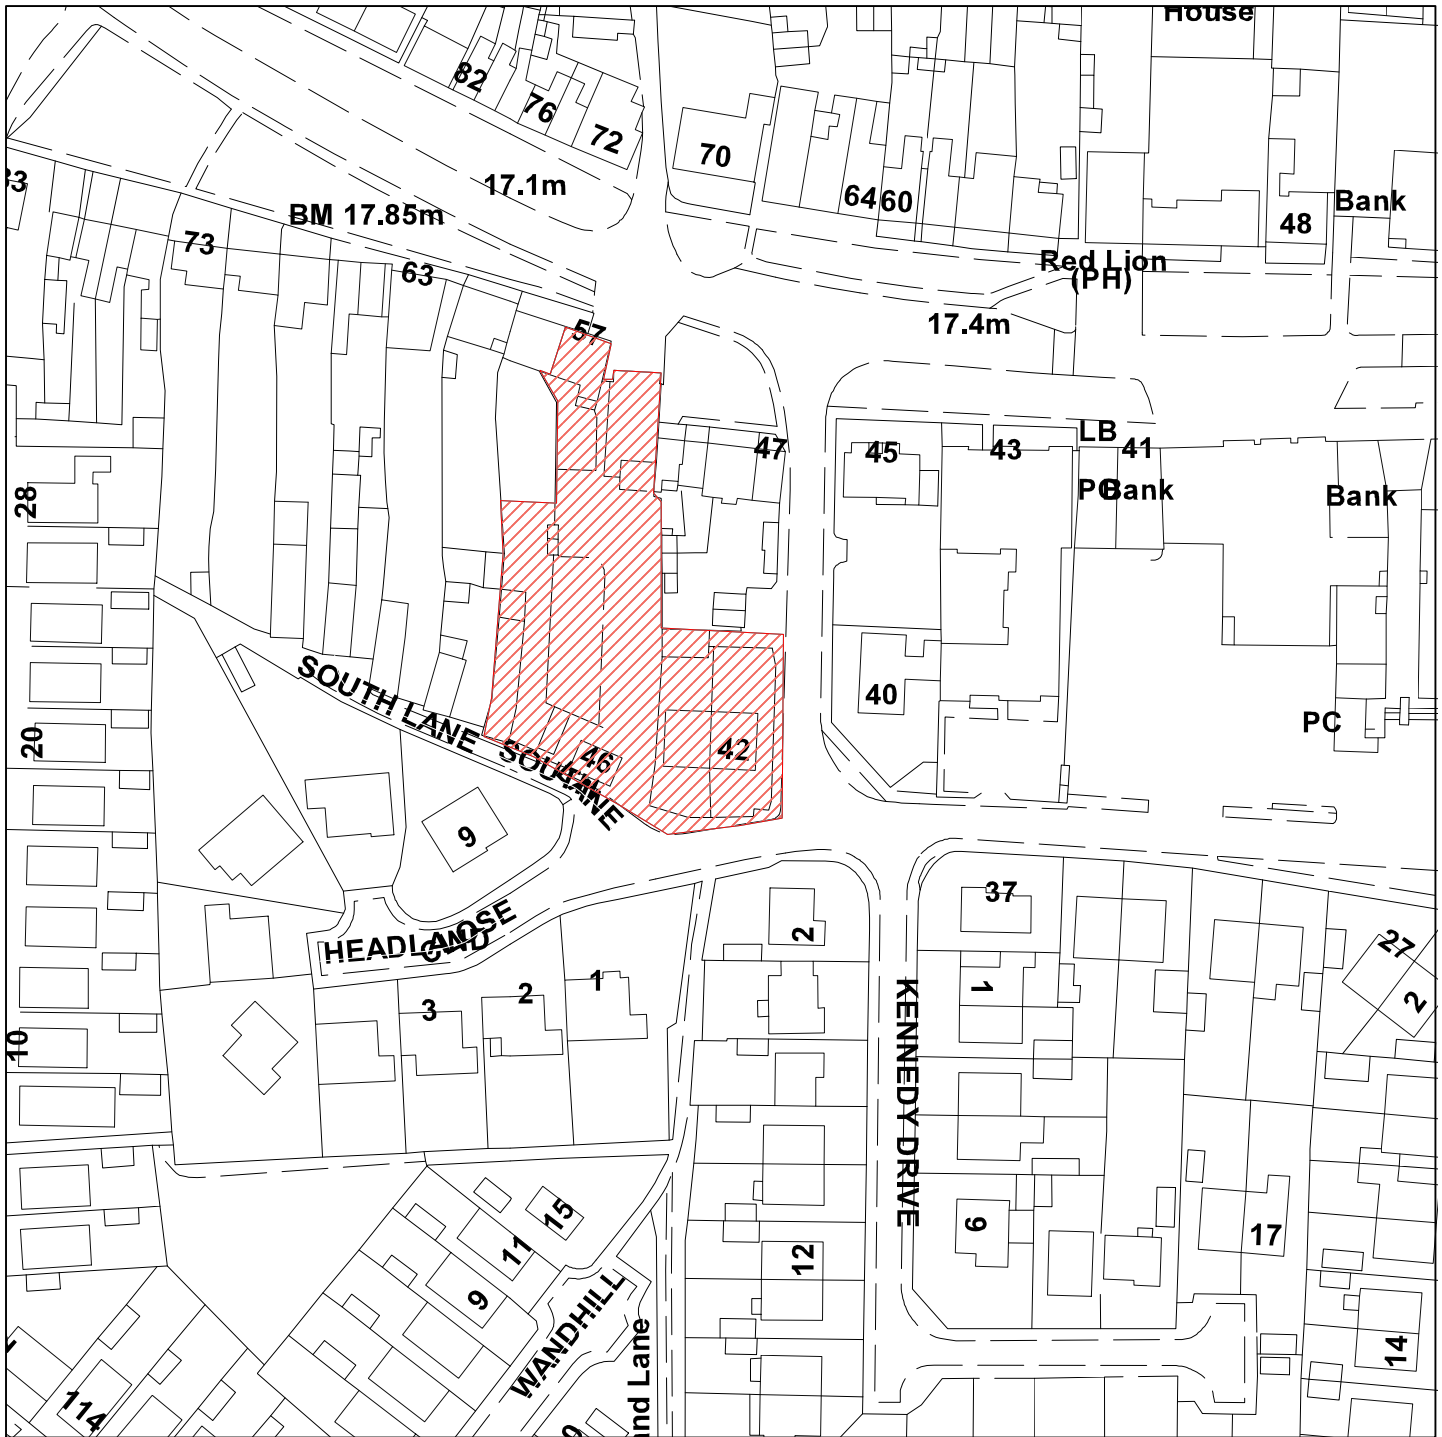

42 South Lane, Haxby

07/02590/FUL

GIS by ESRI (UK)

Scale : 1:1250

Reproduced from the Ordnance Survey map with the permission of the Controller of Her Majesty's Stationery Office © Crown Copyright 2000.

Unauthorised reproduction infringes Crown Copyright and may lead to prosecution or civil proceedings.